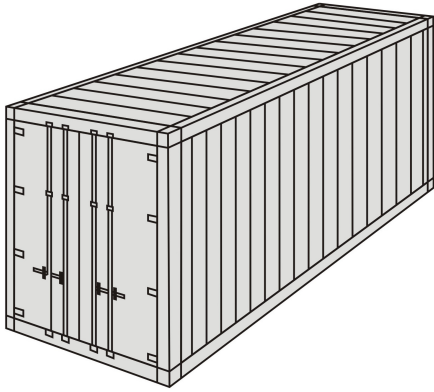

OCEAN CONTAINER DIMENSIONS

STANDARD 40'

INSIDE LENGTH	39'5"	12.01 m
INSIDE WIDTH	7'8"	2.33 m
INSIDE HEIGHT	7'10"	2.38 m
DOOR WIDTH	7'8"	2.33 m
DOOR HEIGHT	7'6"	2.28 m
CAPACITY	2,390 ft ³	67.67 m ³
TARE WEIGHT	8,160 lb ³	3,701 kg
MAX. CARGO	59,040 lb ³	26,780 kg

STANDARD 20'

INSIDE LENGTH	19'4"	5.89 m
INSIDE WIDTH	7'8"	2.33 m
INSIDE HEIGHT	7'10"	2.38 m
DOOR WIDTH	7'8"	2.33 m
DOOR HEIGHT	7'6"	2.28 m
CAPACITY	1,172 FT ³	33.18 m ³
TARE WEIGHT	4,916 lb	2,229 kg
MAX. CARGO	47,999 lb	21,727 kg

OPEN TOP 20'

INSIDE LENGTH	19'4"	5.89 m
INSIDE WIDTH	7'7"	2.31 m
INSIDE HEIGHT	7'8"	2.33 m
DOOR WIDTH	7'6"	2.28 m
DOOR HEIGHT	7'2"	2.18 m
CAPACITY	1,136 ft ³	32.16 m ³
TARE WEIGHT	5,280 lb	2,394 kg
MAX. CARGO	47,620 lb	21,600 kg