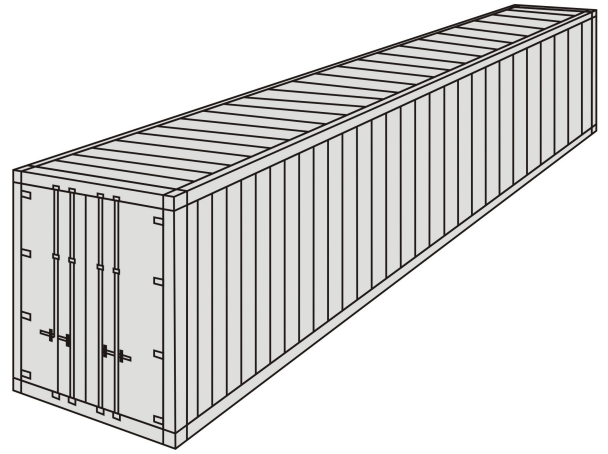

OCEAN CONTAINER DIMENSIONS

STANDARD 40'

INSIDE LENGTH	39'5"	12.01 m
INSIDE WIDTH	7'8"	2.33 m
INSIDE HEIGHT	7'10"	2.38 m
DOOR WIDTH	7'8"	2.33 m
DOOR HEIGHT	7'6"	2.28 m
CAPACITY	2,390 ft ³	67.67 m ³
TARE WEIGHT	8,160 lb ³	3,701 kg
MAX. CARGO	59,040 lb ³	26,780 kg

STANDARD 20'

INSIDE LENGTH	19'4"	5.89 m
INSIDE WIDTH	7'8"	2.33 m
INSIDE HEIGHT	7'10"	2.38 m
DOOR WIDTH	7'8"	2.33 m
DOOR HEIGHT	7'6"	2.28 m
CAPACITY	1,172 FT ³	33.18 m ³
TARE WEIGHT	4,916 lb	2,229 kg
MAX. CARGO	47,999 lb	21,727 kg

OPEN TOP 20'

INSIDE LENGTH	19'4"	5.89 m
INSIDE WIDTH	7'7"	2.31 m
INSIDE HEIGHT	7'8"	2.33 m
DOOR WIDTH	7'6"	2.28 m
DOOR HEIGHT	7'2"	2.18 m
CAPACITY	1,136 ft ³	32.16 m ³
TARE WEIGHT	5,280 lb	2,394 kg
MAX. CARGO	47,620 lb	21,600 kg

OPEN TOP 40'

INSIDE LENGTH	39'5"	12.01 m
INSIDE WIDTH	7'8"	2.33 m
INSIDE HEIGHT	7'8"	2.33 m
DOOR WIDTH	7'8"	2.33 m
DOOR HEIGHT	7'5"	2.26 m
CAPACITY	2,350 ft ³	66.54 m ³
TARE WEIGHT	8,490 lb	3,850 kg
MAX. CARGO	58,710	26,630 kg