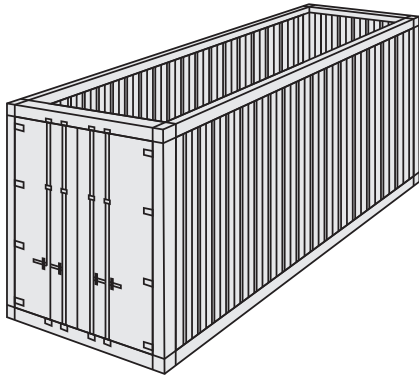

OCEAN CONTAINER DIMENSIONS

STANDARD 40'

INSIDE LENGTH	39'5"	12.01 m
INSIDE WIDTH	7'8"	2.33 m
INSIDE HEIGHT	7'10"	2.38 m
DOOR WIDTH	7'8"	2.33 m
DOOR HEIGHT	7'6"	2.28 m
CAPACITY	2,390 ft ³	67.67 m ³
TARE WEIGHT	8,160 lb ³	3,701 kg
MAX. CARGO	59,040 lb ³	26,780 kg

STANDARD 20'

INSIDE LENGTH	19'4"	5.89 m
INSIDE WIDTH	7'8"	2.33 m
INSIDE HEIGHT	7'10"	2.38 m
DOOR WIDTH	7'8"	2.33 m
DOOR HEIGHT	7'6"	2.28 m
CAPACITY	1,172 FT ³	33.18 m ³
TARE WEIGHT	4,916 lb	2,229 kg
MAX. CARGO	47,999 lb	21,727 kg

OPEN TOP 20'

INSIDE LENGTH	19'4"	5.89 m
INSIDE WIDTH	7'7"	2.31 m
INSIDE HEIGHT	7'8"	2.33 m
DOOR WIDTH	7'6"	2.28 m
DOOR HEIGHT	7'2"	2.18 m
CAPACITY	1,136 ft ³	32.16 m ³
TARE WEIGHT	5,280 lb	2,394 kg
MAX. CARGO	47,620 lb	21,600 kg