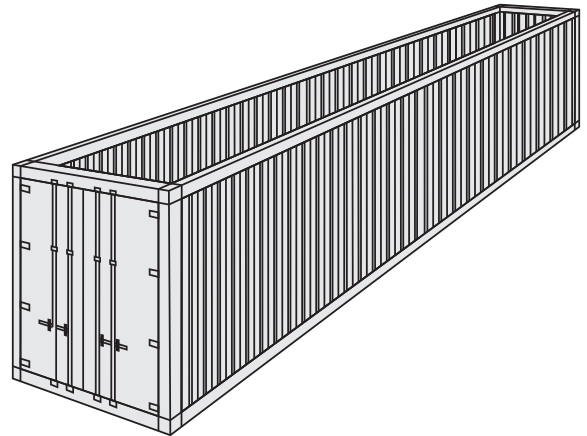

OCEAN CONTAINER DIMENSIONS

STANDARD 40'

INSIDE LENGTH	39'5"	12.01 m
INSIDE WIDTH	7'8"	2.33 m
INSIDE HEIGHT	7'10"	2.38 m
DOOR WIDTH	7'8"	2.33 m
DOOR HEIGHT	7'6"	2.28 m
CAPACITY	2,390 ft ³	67.67 m ³
TARE WEIGHT	8,160 lb ³	3,701 kg
MAX. CARGO	59,040 lb ³	26,780 kg

STANDARD 20'

INSIDE LENGTH	19'4"	5.89 m
INSIDE WIDTH	7'8"	2.33 m
INSIDE HEIGHT	7'10"	2.38 m
DOOR WIDTH	7'8"	2.33 m
DOOR HEIGHT	7'6"	2.28 m
CAPACITY	1,172 FT ³	33.18 m ³
TARE WEIGHT	4,916 lb	2,229 kg
MAX. CARGO	47,999 lb	21,727 kg

OPEN TOP 20'

INSIDE LENGTH	19'4"	5.89 m
INSIDE WIDTH	7'7"	2.31 m
INSIDE HEIGHT	7'8"	2.33 m
DOOR WIDTH	7'6"	2.28 m
DOOR HEIGHT	7'2"	2.18 m
CAPACITY	1,136 ft ³	32.16 m ³
TARE WEIGHT	5,280 lb	2,394 kg
MAX. CARGO	47,620 lb	21,600 kg